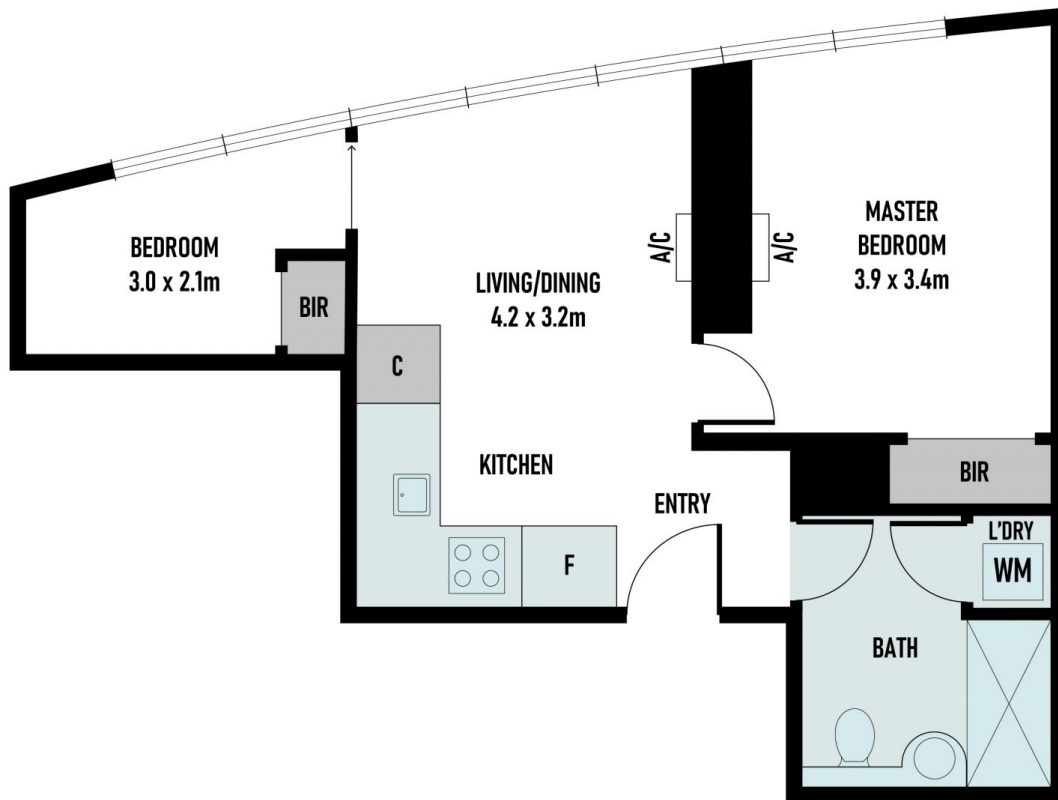

Framed by full-height glazing and adorned with timber floors, the open-plan layout incorporates living/dining with a high-end kitchen showcasing Miele appliances and stone surfaces.

The main bedroom (BIR) is generously proportioned and shares a stunning bathroom with an additional bedroom, while split system heating/AC ensures year round comfort.

Enjoy all the building facilities including a ground floor

View : <https://www.areal.com.au/sale/vic/inner-city/melbourne/residential/apartment/7903110>

Andy Yuan
03 8686 8388

Dave Tang
03 8686 8388

A/REAL

Scale in metres. Indicative only. All information contained herein is obtained from sources we believe to be accurate. We cannot guarantee its accuracy. You should make and rely on your own enquiries.